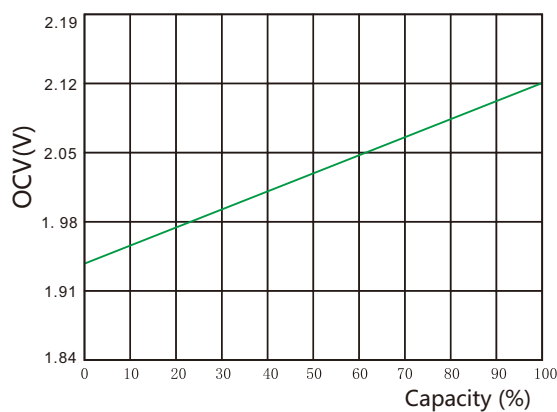

Specifications

Battery Model	ICS-800	
Nominal voltage	2V	
Capacity	800Ah (10HR ,80A, 1.80V, 25°C)	
Approx.Weight	54.5kg	
Internal Resistance	Approx 0.21mΩ	
Max Charge Current Allowed	200A	
Charge Voltage (25°C)	Cycle use	Float use
	2.35V/cell	2.27V/cell
Temperature Ranges	Operation(maximum): -40°C to 55°C (-40°F to 131°F)	
	Operation(recommended): 15°C to 25°C (59°F to 77°F)	
	Storage: -20°C to 40°C (-4°F to 104°F)	
Terminal	M8 Female	
Terminal Hardware	15 ± 1.0 N.m	
Container Material	ABS (V0 optional)	

Dimensions (mm)

Constant Current Discharge Data Units: Amperes (25°C, 77°F)

End voltage per cell	15min	20min	30min	40min	50min	1h	2h	3h	5h	8h	10h
1.65V	960	920	740	640	560	450	275	208	137	95.0	84.0
1.70V	920	860	700	600	540	447	270	205	135	92.0	83.0
1.75V	850	750	650	580	520	443	267	203	133	90.0	82.0
1.80V	750	680	620	540	450	441	265	201	130	88.0	81.0

Constant Power Discharge Data Units: Watts per cell (25°C, 77°F)

End voltage per cell	15min	20min	30min	40min	50min	1h	2h	3h	5h	8h	10h
1.65V	1810	1620	1400	1180	1040	880	580	450	325	230	205
1.70V	1680	1540	1280	1100	990	860	550	430	315	220	195
1.75V	1600	1400	1240	1050	960	840	540	420	310	212	185
1.80V	1380	1280	1100	990	860	810	510	410	280	189	160

ICS series

ICS-800

Discharge Voltage vs Time Curve (25°C)

Charge Curve (25°C)

Capacity vs temperature curve

Residual Capacity vs Storage Time

Capacity vs OCV curve

Design life vs temperature