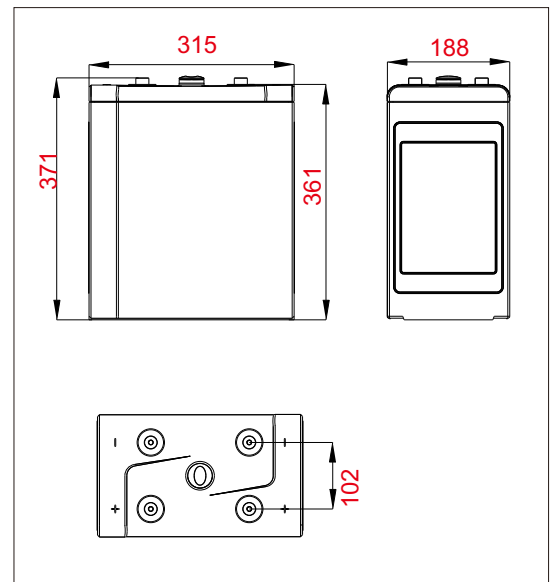

Specifications

Battery Model	ICS-800	
Nominal voltage	2V	
Capacity	800Ah (10HR ,80A, 1.80V, 25°C)	
Approx.Weight	54.5kg	
Internal Resistance	Approx 0.21mΩ	
Max Charge Current Allowed	200A	
Charge Voltage (25°C)	Cycle use	Float use
	2.35V/cell	2.27V/cell
Temperature Ranges	Operation(maximum): -40°C to 55°C (-40°F to 131°F)	
	Operation(recommended): 15°C to 25°C (59°F to 77°F)	
	Storage: -20°C to 40°C (-4°F to 104°F)	
Terminal	M8 Female	
Terminal Hardware	15 ± 1.0 N.m	
Container Material	ABS (V0 optional)	

Dimensions (mm)

Constant Current Discharge Data Units: Amperes (25°C, 77°F)

End voltage per cell	15min	20min	30min	40min	50min	1h	2h	3h	5h	8h	10h
1.65V	960	920	740	640	560	450	275	208	137	95.0	84.0
1.70V	920	860	700	600	540	447	270	205	135	92.0	83.0
1.75V	850	750	650	580	520	443	267	203	133	90.0	82.0
1.80V	750	680	620	540	450	441	265	201	130	88.0	81.0