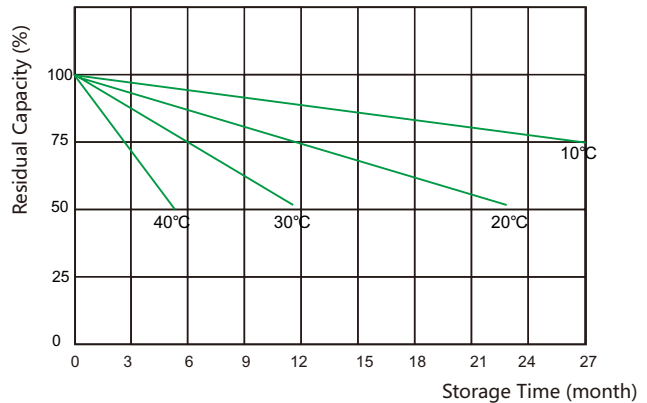

ICS series

ICS-800

Discharge Voltage vs Time Curve (25°C)

Charge Curve (25°C)

Capacity vs temperature curve

Residual Capacity vs Storage Time

Capacity vs OCV curve

Design life vs temperature