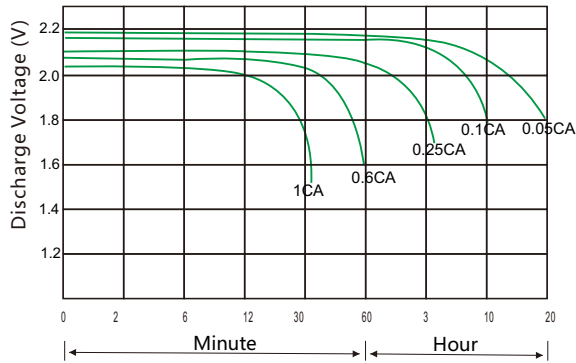

Specifications

Battery Model	ICS-800	
Nominal voltage	2V	
Capacity	800Ah (10HR ,80A, 1.80V, 25°C)	
Approx.Weight	54.5kg	
Internal Resistance	Approx 0.21mΩ	
Max Charge Current Allowed	200A	
Charge Voltage (25°C)	Cycle use	Float use
	2.35V/cell	2.27V/cell
Temperature Ranges	Operation(maximum): -40°C to 55°C (-40°F to 131°F)	
	Operation(recommended): 15°C to 25°C (59°F to 77°F)	
	Storage: -20°C to 40°C (-4°F to 104°F)	
Terminal	M8 Female	
Terminal Hardware	15 ± 1.0 N.m	
Container Material	ABS (V0 optional)	

Dimensions (mm)

Constant Current Discharge Data Units: Amperes (25°C, 77°F)

End voltage per cell	15min	20min	30min	40min	50min	1h	2h	3h	5h	8h	10h
1.65V	960	920	740	640	560	450	275	208	137	95.0	84.0
1.70V	920	860	700	600	540	447	270	205	135	92.0	83.0
1.75V	850	750	650	580	520	443	267	203	133	90.0	82.0
1.80V	750	680	620	540	450	441	265	201	130	88.0	81.0

Constant Power Discharge Data Units: Watts per cell (25°C, 77°F)

End voltage per cell	15min	20min	30min	40min	50min	1h	2h	3h	5h	8h	10h
1.65V	1810	1620	1400	1180	1040	880	580	450	325	230	205
1.70V	1680	1540	1280	1100	990	860	550	430	315	220	195
1.75V	1600	1400	1240	1050	960	840	540	420	310	212	185
1.80V	1380	1280	1100	990	860	810	510	410	280	189	160

ICS series

ICS-800

Discharge Voltage vs Time Curve (25°C)

Charge Curve (25°C)

Capacity vs temperature curve

Residual Capacity vs Storage Time

Capacity vs OCV curve

Design life vs temperature