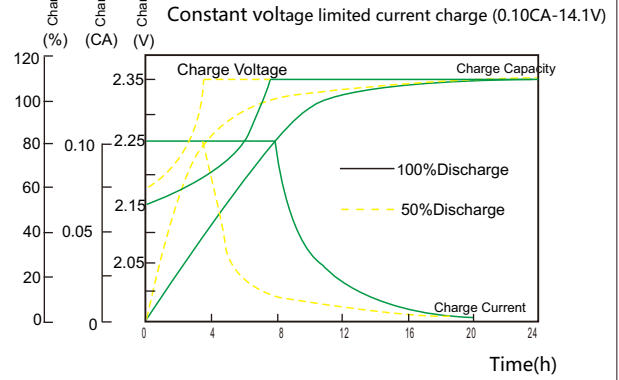

Constant Power Discharge Data Units: Watts per cell (25°C, 77°F)

End voltage per cell	15min	20min	30min	40min	50min	1h	2h	3h	5h	8h	10h
1.65V	1810	1620	1400	1180	1040	880	580	450	325	230	205
1.70V	1680	1540	1280	1100	990	860	550	430	315	220	195
1.75V	1600	1400	1240	1050	960	840	540	420	310	212	185
1.80V	1380	1280	1100	990	860	810	510	410	280	189	160

ICS series

ICS-800

Discharge Voltage vs Time Curve (25°C)

Charge Curve (25°C)

Capacity vs temperature curve

Residual Capacity vs Storage Time

Capacity vs OCV curve

Design life vs temperature