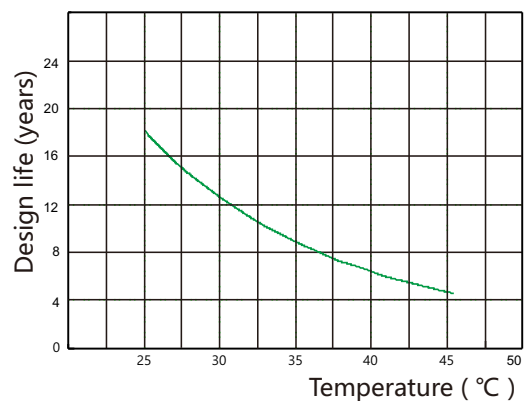

ICS series

ICS-600

Discharge Voltage vs Time Curve (25°C)

Charge Curve (25°C)

Capacity vs temperature curve

Residual Capacity vs Storage Time

Capacity vs OCV curve

Design life vs temperature