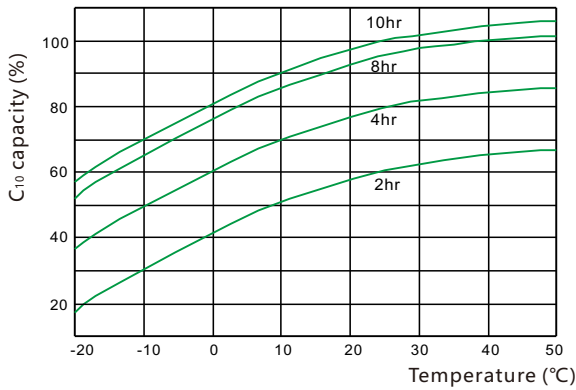

Constant Power Discharge Data Units: Watts per cell (25°C, 77°F)

End voltage per cell	15min	20min	30min	40min	50min	1h	2h	3h	5h	8h	10h
1.65V	1360	1200	1040	880	780	650	430	340	240	172	150
1.70V	1230	1160	980	850	740	630	410	320	220	154	140
1.75V	1180	1100	910	800	710	610	400	310	205	140	130
1.80V	1060	980	840	740	640	590	380	290	195	132	120

ICS series

ICS-600

Discharge Voltage vs Time Curve (25°C)

Charge Curve (25°C)

Capacity vs temperature curve

Residual Capacity vs Storage Time

Capacity vs OCV curve

Design life vs temperature