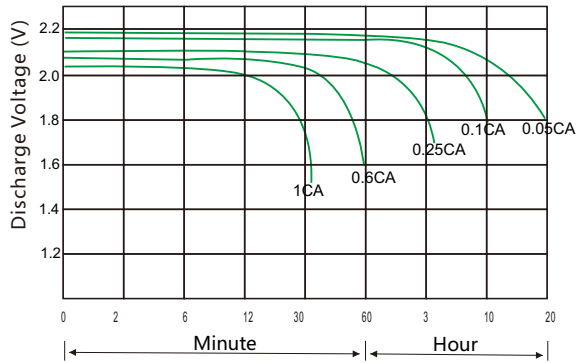

Specifications

Battery Model	ICS-600	
Nominal voltage	2V	
Capacity	600Ah (10HR ,60A, 1.80V, 25°C)	
Approx.Weight	37.5kg	
Internal Resistance	Approx 0.28mΩ	
Max Charge Current Allowed	150A	
Charge Voltage (25°C)	Cycle use	Float use
	2.35V/cell	2.27V/cell
Temperature Ranges	Operation(maximum): -40°C to 55°C (-40°F to 131°F)	
	Operation(recommended): 15°C to 25°C (59°F to 77°F)	
	Storage: -20°C to 40°C (-4°F to 104°F)	
Terminal	M8 Female	
Terminal Hardware	15 ± 1.0 N.m	
Container Material	ABS (V0 optional)	

Dimensions (mm)

Constant Current Discharge Data Units: Amperes (25°C, 77°F)

End voltage per cell	15min	20min	30min	40min	50min	1h	2h	3h	5h	8h	10h
1.65V	720	670	540	480	430	338	205	157	102	72.0	64.0
1.70V	690	630	510	450	410	335	202	155	100	70.0	63.0
1.75V	630	540	480	420	390	333	200	152	98	68.0	62.0
1.80V	560	490	450	380	350	331	198	151	96	66.0	61.0

Constant Power Discharge Data Units: Watts per cell (25°C, 77°F)

End voltage per cell	15min	20min	30min	40min	50min	1h	2h	3h	5h	8h	10h
1.65V	1360	1200	1040	880	780	650	430	340	240	172	150
1.70V	1230	1160	980	850	740	630	410	320	220	154	140
1.75V	1180	1100	910	800	710	610	400	310	205	140	130
1.80V	1060	980	840	740	640	590	380	290	195	132	120

ICS series

ICS-600

Discharge Voltage vs Time Curve (25°C)

Charge Curve (25°C)

Capacity vs temperature curve

Residual Capacity vs Storage Time

Capacity vs OCV curve

Design life vs temperature