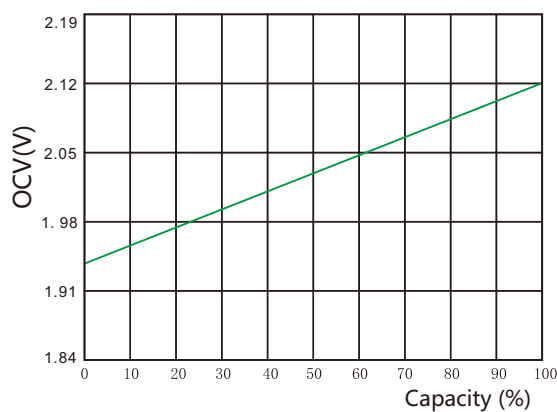

Specifications

Battery Model	ICS-600	
Nominal voltage	2V	
Capacity	600Ah (10HR ,60A, 1.80V, 25°C)	
Approx.Weight	37.5kg	
Internal Resistance	Approx 0.28mΩ	
Max Charge Current Allowed	150A	
Charge Voltage (25°C)	Cycle use	Float use
	2.35V/cell	2.27V/cell
Temperature Ranges	Operation(maximum): -40°C to 55°C (-40°F to 131°F)	
	Operation(recommended): 15°C to 25°C (59°F to 77°F)	
	Storage: -20°C to 40°C (-4°F to 104°F)	
Terminal	M8 Female	
Terminal Hardware	15 ± 1.0 N.m	
Container Material	ABS (V0 optional)	

Dimensions (mm)

Constant Current Discharge Data Units: Amperes (25°C, 77°F)

End voltage per cell	15min	20min	30min	40min	50min	1h	2h	3h	5h	8h	10h
1.65V	720	670	540	480	430	338	205	157	102	72.0	64.0
1.70V	690	630	510	450	410	335	202	155	100	70.0	63.0
1.75V	630	540	480	420	390	333	200	152	98	68.0	62.0
1.80V	560	490	450	380	350	331	198	151	96	66.0	61.0

Constant Power Discharge Data Units: Watts per cell (25°C, 77°F)

End voltage per cell	15min	20min	30min	40min	50min	1h	2h	3h	5h	8h	10h
1.65V	1360	1200	1040	880	780	650	430	340	240	172	150
1.70V	1230	1160	980	850	740	630	410	320	220	154	140
1.75V	1180	1100	910	800	710	610	400	310	205	140	130
1.80V	1060	980	840	740	640	590	380	290	195	132	120

ICS series

ICS-600

Discharge Voltage vs Time Curve (25°C)

Charge Curve (25°C)

Capacity vs temperature curve

Residual Capacity vs Storage Time

Capacity vs OCV curve

Design life vs temperature