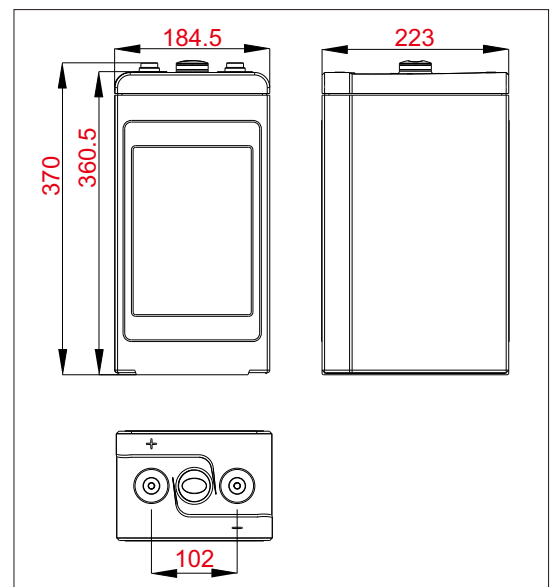

Specifications

Battery Model	ICS-600	
Nominal voltage	2V	
Capacity	600Ah (10HR ,60A, 1.80V, 25°C)	
Approx.Weight	37.5kg	
Internal Resistance	Approx 0.28mΩ	
Max Charge Current Allowed	150A	
Charge Voltage (25°C)	Cycle use	Float use
	2.35V/cell	2.27V/cell
Temperature Ranges	Operation(maximum): -40°C to 55°C (-40°F to 131°F)	
	Operation(recommended): 15°C to 25°C (59°F to 77°F)	
	Storage: -20°C to 40°C (-4°F to 104°F)	
Terminal	M8 Female	
Terminal Hardware	15 ± 1.0 N.m	
Container Material	ABS (V0 optional)	

Dimensions (mm)

Constant Current Discharge Data Units: Amperes (25°C, 77°F)

End voltage per cell	15min	20min	30min	40min	50min	1h	2h	3h	5h	8h	10h
1.65V	720	670	540	480	430	338	205	157	102	72.0	64.0
1.70V	690	630	510	450	410	335	202	155	100	70.0	63.0
1.75V	630	540	480	420	390	333	200	152	98	68.0	62.0
1.80V	560	490	450	380	350	331	198	151	96	66.0	61.0