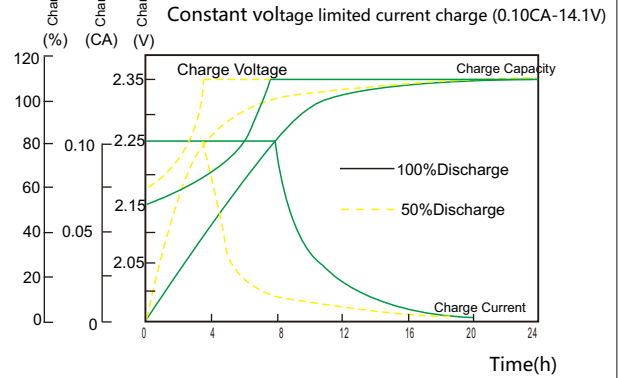

Specifications

Battery Model	ICS-600	
Nominal voltage	2V	
Capacity	600Ah (10HR ,60A, 1.80V, 25°C)	
Approx.Weight	37.5kg	
Internal Resistance	Approx 0.28mΩ	
Max Charge Current Allowed	150A	
Charge Voltage (25°C)	Cycle use	Float use
	2.35V/cell	2.27V/cell
Temperature Ranges	Operation(maximum): -40°C to 55°C (-40°F to 131°F)	
	Operation(recommended): 15°C to 25°C (59°F to 77°F)	
	Storage: -20°C to 40°C (-4°F to 104°F)	
Terminal	M8 Female	
Terminal Hardware	15 ± 1.0 N.m	
Container Material	ABS (V0 optional)	

Constant Power Discharge Data Units: Watts per cell (25°C, 77°F)

End voltage per cell	15min	20min	30min	40min	50min	1h	2h	3h	5h	8h	10h
1.65V	1360	1200	1040	880	780	650	430	340	240	172	150
1.70V	1230	1160	980	850	740	630	410	320	220	154	140
1.75V	1180	1100	910	800	710	610	400	310	205	140	130
1.80V	1060	980	840	740	640	590	380	290	195	132	120

ICS series

ICS-600

Discharge Voltage vs Time Curve (25°C)

Charge Curve (25°C)

Capacity vs temperature curve

Residual Capacity vs Storage Time

Capacity vs OCV curve

Design life vs temperature