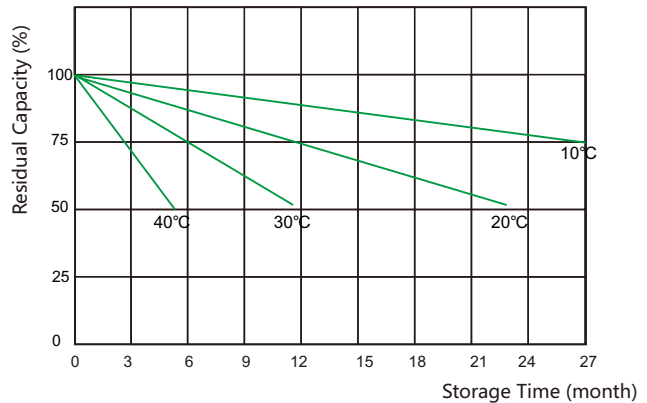

ICS series

ICS-600

Discharge Voltage vs Time Curve (25°C)

Charge Curve (25°C)

Capacity vs temperature curve

Residual Capacity vs Storage Time

Capacity vs OCV curve

Design life vs temperature