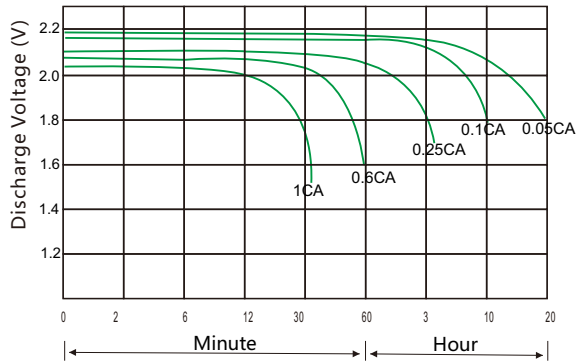

Specifications

Battery Model	ICS-500	
Nominal voltage	2V	
Capacity	500Ah (10HR ,50A, 1.80V, 25°C)	
Approx.Weight	32.5kg	
Internal Resistance	Approx 0.33mΩ	
Max Charge Current Allowed	125A	
Charge Voltage (25°C)	Cycle use	Float use
	2.35V/cell	2.27V/cell
Temperature Ranges	Operation(maximum): -40°C to 55°C (-40°F to 131°F)	
	Operation(recommended): 15°C to 25°C (59°F to 77°F)	
	Storage: -20°C to 40°C (-4°F to 104°F)	
Terminal	M8 Female	
Terminal Hardware	15 ± 1.0 N.m	
Container Material	ABS (V0 optional)	

Dimensions (mm)

Constant Current Discharge Data Units: Amperes (25°C, 77°F)

End voltage per cell	15min	20min	30min	40min	50min	1h	2h	3h	5h	8h	10h
1.65V	600	533	422	740	350	287	175	133	92.0	63.0	55.0
1.70V	550	508	408	720	333	283	172	130	87.0	60.0	53.0
1.75V	517	467	383	670	308	280	170	128	83.0	58.0	52.0
1.80V	450	425	367	630	275	277	167	127	80.0	57.0	51.0

Constant Power Discharge Data Units: Watts per cell (25°C, 77°F)

End voltage per cell	15min	20min	30min	40min	50min	1h	2h	3h	5h	8h	10h
1.65V	1150	1020	880	740	650	555	365	285	205	163	120
1.70V	1070	990	830	720	630	545	355	280	200	158	115
1.75V	1010	920	775	670	610	535	350	275	195	153	110
1.80V	910	830	715	630	550	520	340	265	175	140	105

ICS series

ICS-500

Discharge Voltage vs Time Curve (25°C)

Charge Curve (25°C)

Capacity vs temperature curve

Residual Capacity vs Storage Time

Capacity vs OCV curve

Design life vs temperature