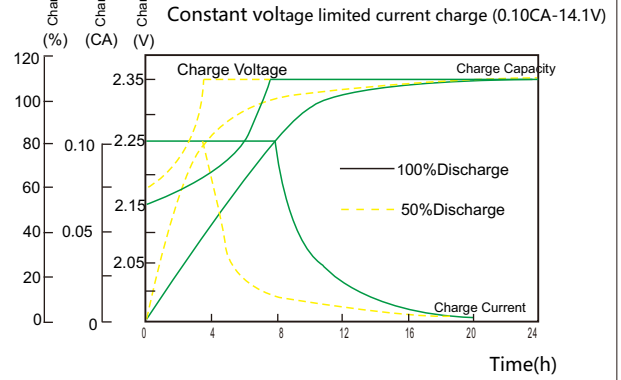

Specifications

Battery Model	ICS-500	
Nominal voltage	2V	
Capacity	500Ah (10HR ,50A, 1.80V, 25°C)	
Approx.Weight	32.5kg	
Internal Resistance	Approx 0.33mΩ	
Max Charge Current Allowed	125A	
Charge Voltage (25°C)	Cycle use	Float use
	2.35V/cell	2.27V/cell
Temperature Ranges	Operation(maximum): -40°C to 55°C (-40°F to 131°F)	
	Operation(recommended): 15°C to 25°C (59°F to 77°F)	
	Storage: -20°C to 40°C (-4°F to 104°F)	
Terminal	M8 Female	
Terminal Hardware	15 ± 1.0 N.m	
Container Material	ABS (V0 optional)	

Constant Power Discharge Data Units: Watts per cell (25°C, 77°F)

End voltage per cell	15min	20min	30min	40min	50min	1h	2h	3h	5h	8h	10h
1.65V	1150	1020	880	740	650	555	365	285	205	163	120
1.70V	1070	990	830	720	630	545	355	280	200	158	115
1.75V	1010	920	775	670	610	535	350	275	195	153	110
1.80V	910	830	715	630	550	520	340	265	175	140	105

ICS series

ICS-500

Discharge Voltage vs Time Curve (25°C)

Charge Curve (25°C)

Capacity vs temperature curve

Residual Capacity vs Storage Time

Capacity vs OCV curve

Design life vs temperature