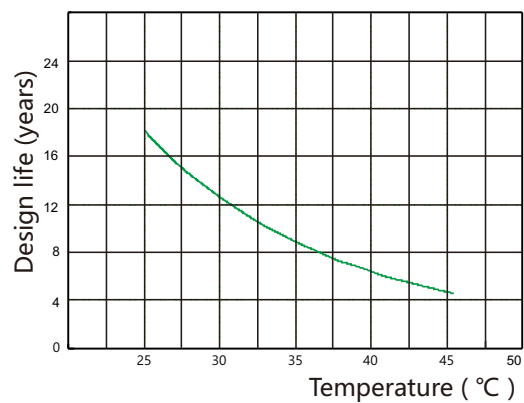

ICS series

ICS-500

Discharge Voltage vs Time Curve (25°C)

Charge Curve (25°C)

Capacity vs temperature curve

Residual Capacity vs Storage Time

Capacity vs OCV curve

Design life vs temperature