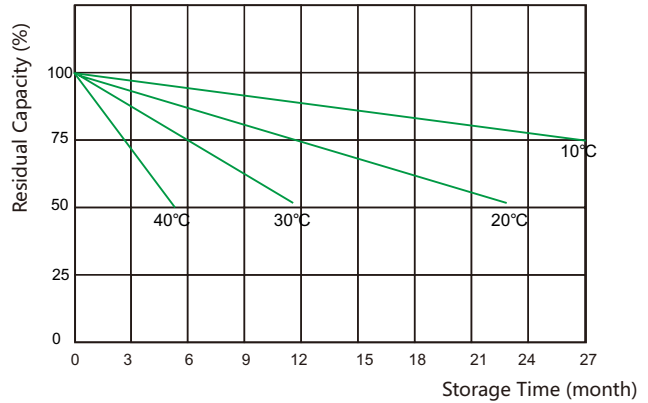

ICS series

ICS-500

Discharge Voltage vs Time Curve (25°C)

Charge Curve (25°C)

Capacity vs temperature curve

Residual Capacity vs Storage Time

Capacity vs OCV curve

Design life vs temperature