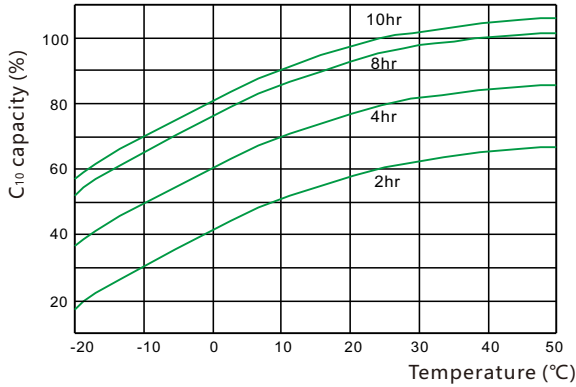

Constant Power Discharge Data Units: Watts per cell (25°C, 77°F)

End voltage per cell	15min	20min	30min	40min	50min	1h	2h	3h	5h	8h	10h
1.65V	1150	1020	880	740	650	555	365	285	205	163	120
1.70V	1070	990	830	720	630	545	355	280	200	158	115
1.75V	1010	920	775	670	610	535	350	275	195	153	110
1.80V	910	830	715	630	550	520	340	265	175	140	105

ICS series

ICS-500

Discharge Voltage vs Time Curve (25°C)

Charge Curve (25°C)

Capacity vs temperature curve

Residual Capacity vs Storage Time

Capacity vs OCV curve

Design life vs temperature