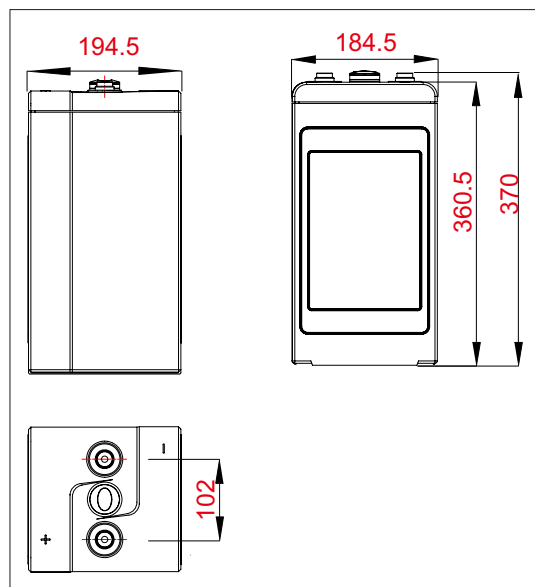

Specifications

Battery Model	ICS-500	
Nominal voltage	2V	
Capacity	500Ah (10HR ,50A, 1.80V, 25°C)	
Approx.Weight	32.5kg	
Internal Resistance	Approx 0.33mΩ	
Max Charge Current Allowed	125A	
Charge Voltage (25°C)	Cycle use	Float use
	2.35V/cell	2.27V/cell
Temperature Ranges	Operation(maximum): -40°C to 55°C (-40°F to 131°F)	
	Operation(recommended): 15°C to 25°C (59°F to 77°F)	
	Storage: -20°C to 40°C (-4°F to 104°F)	
Terminal	M8 Female	
Terminal Hardware	15 ± 1.0 N.m	
Container Material	ABS (V0 optional)	

Dimensions (mm)

Constant Current Discharge Data Units: Amperes (25°C, 77°F)

End voltage per cell	15min	20min	30min	40min	50min	1h	2h	3h	5h	8h	10h
1.65V	600	533	422	740	350	287	175	133	92.0	63.0	55.0
1.70V	550	508	408	720	333	283	172	130	87.0	60.0	53.0
1.75V	517	467	383	670	308	280	170	128	83.0	58.0	52.0
1.80V	450	425	367	630	275	277	167	127	80.0	57.0	51.0