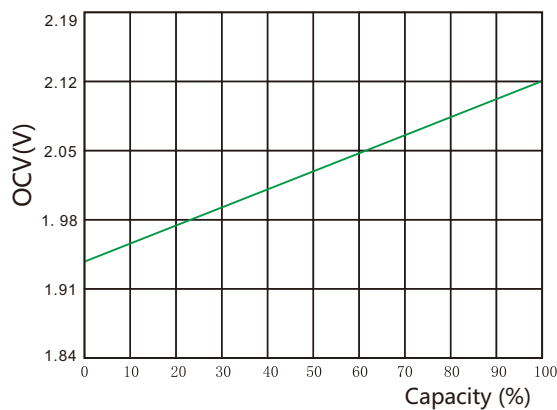

Specifications

Battery Model	ICS-500	
Nominal voltage	2V	
Capacity	500Ah (10HR ,50A, 1.80V, 25°C)	
Approx.Weight	32.5kg	
Internal Resistance	Approx 0.33mΩ	
Max Charge Current Allowed	125A	
Charge Voltage (25°C)	Cycle use	Float use
	2.35V/cell	2.27V/cell
Temperature Ranges	Operation(maximum): -40°C to 55°C (-40°F to 131°F)	
	Operation(recommended): 15°C to 25°C (59°F to 77°F)	
	Storage: -20°C to 40°C (-4°F to 104°F)	
Terminal	M8 Female	
Terminal Hardware	15 ± 1.0 N.m	
Container Material	ABS (V0 optional)	

Dimensions (mm)

Constant Current Discharge Data Units: Amperes (25°C, 77°F)

End voltage per cell	15min	20min	30min	40min	50min	1h	2h	3h	5h	8h	10h
1.65V	600	533	422	740	350	287	175	133	92.0	63.0	55.0
1.70V	550	508	408	720	333	283	172	130	87.0	60.0	53.0
1.75V	517	467	383	670	308	280	170	128	83.0	58.0	52.0
1.80V	450	425	367	630	275	277	167	127	80.0	57.0	51.0

Constant Power Discharge Data Units: Watts per cell (25°C, 77°F)

End voltage per cell	15min	20min	30min	40min	50min	1h	2h	3h	5h	8h	10h
1.65V	1150	1020	880	740	650	555	365	285	205	163	120
1.70V	1070	990	830	720	630	545	355	280	200	158	115
1.75V	1010	920	775	670	610	535	350	275	195	153	110
1.80V	910	830	715	630	550	520	340	265	175	140	105

ICS series

ICS-500

Discharge Voltage vs Time Curve (25°C)

Charge Curve (25°C)

Capacity vs temperature curve

Residual Capacity vs Storage Time

Capacity vs OCV curve

Design life vs temperature