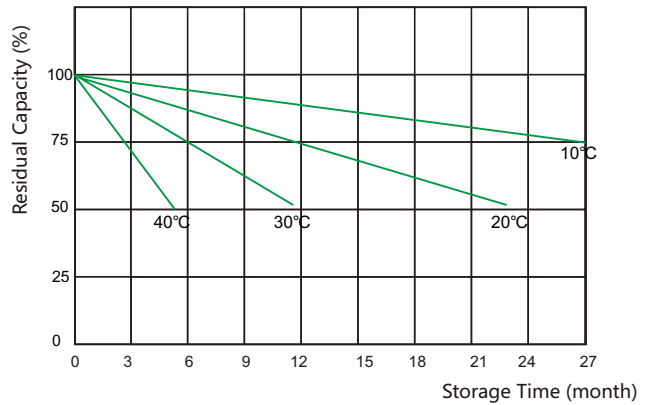

ICS series

ICS-1500

Discharge Voltage vs Time Curve (25°C)

Charge Curve (25°C)

Capacity vs temperature curve

Residual Capacity vs Storage Time

Capacity vs OCV curve

Design life vs temperature