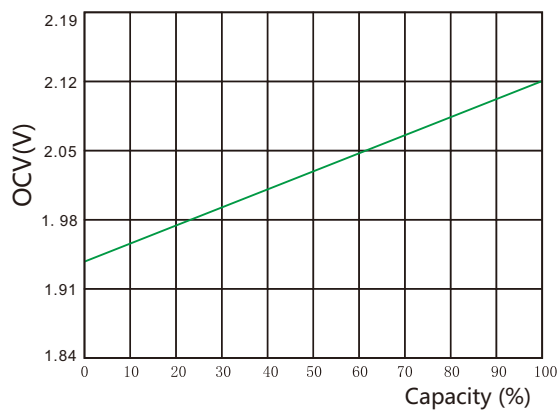

Constant Power Discharge Data Units: Watts per cell (25°C, 77°F)

End voltage per cell	15min	20min	30min	40min	50min	1h	2h	3h	5h	8h	10h
1.65V	2680	2440	2130	1870	1630	1410	870	670	470	315	295
1.70V	2470	2250	1990	1800	1560	1370	845	660	460	308	280
1.75V	2330	2150	1780	1700	1530	1250	835	630	440	295	270
1.80V	2180	1860	1640	1660	1480	1180	830	620	410	275	240

ICS series

ICS-1500

Discharge Voltage vs Time Curve (25°C)

Charge Curve (25°C)

Capacity vs temperature curve

Residual Capacity vs Storage Time

Capacity vs OCV curve

Design life vs temperature