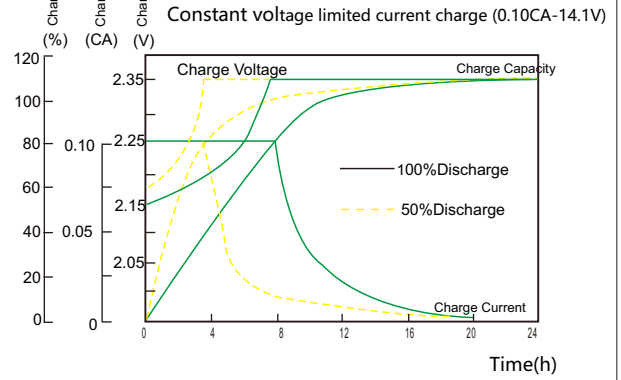

Constant Power Discharge Data Units: Watts per cell (25°C, 77°F)

End voltage per cell	15min	20min	30min	40min	50min	1h	2h	3h	5h	8h	10h
1.65V	2680	2440	2130	1870	1630	1410	870	670	470	315	295
1.70V	2470	2250	1990	1800	1560	1370	845	660	460	308	280
1.75V	2330	2150	1780	1700	1530	1250	835	630	440	295	270
1.80V	2180	1860	1640	1660	1480	1180	830	620	410	275	240

ICS series

ICS-1500

Discharge Voltage vs Time Curve (25°C)

Charge Curve (25°C)

Capacity vs temperature curve

Residual Capacity vs Storage Time

Capacity vs OCV curve

Design life vs temperature