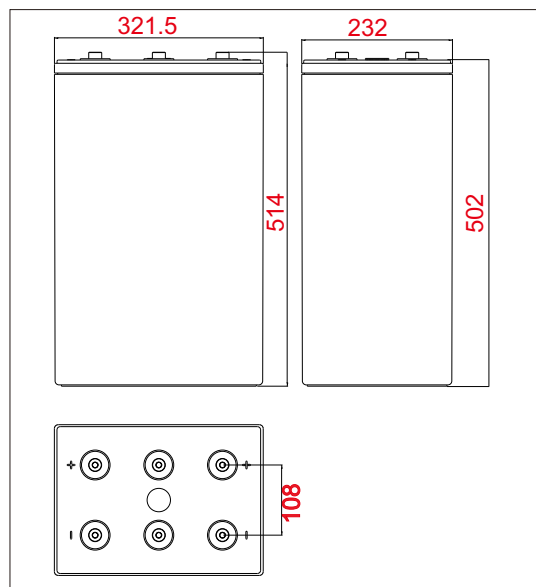

Specifications

Battery Model	ICS-1500	
Nominal voltage	2V	
Capacity	1500Ah (10HR, 150A, 1.80V, 25°C)	
Approx.Weight	106.0kg	
Internal Resistance	Approx 0.15mΩ	
Max Charge Current Allowed	375A	
Charge Voltage (25°C)	Cycle use	Float use
	2.35V/cell	2.27V/cell
Temperature Ranges	Operation(maximum): -40°C to 55°C (-40°F to 131°F)	
	Operation(recommended): 15°C to 25°C (59°F to 77°F)	
	Storage: -20°C to 40°C (-4°F to 104°F)	
Terminal	M8 Female	
Terminal Hardware	15 ± 1.0 N.m	
Container Material	ABS (V0 optional)	

Dimensions (mm)

Constant Current Discharge Data Units: Amperes (25°C, 77°F)

End voltage per cell	15min	20min	30min	40min	50min	1h	2h	3h	5h	8h	10h
1.65V	1695	1540	1190	1080	960	835	505	390	265	175	160
1.70V	1580	1370	1150	1060	930	830	500	385	260	173	157
1.75V	1380	1230	1100	970	890	828	495	380	257	170	155
1.80V	1290	1100	980	920	840	826	490	376	255	168	153