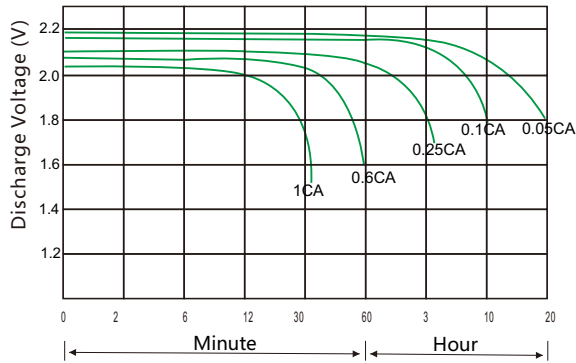

Specifications

Battery Model	ICS-1500	
Nominal voltage	2V	
Capacity	1500Ah (10HR, 150A, 1.80V, 25°C)	
Approx.Weight	106.0kg	
Internal Resistance	Approx 0.15mΩ	
Max Charge Current Allowed	375A	
Charge Voltage (25°C)	Cycle use	Float use
	2.35V/cell	2.27V/cell
Temperature Ranges	Operation(maximum): -40°C to 55°C (-40°F to 131°F)	
	Operation(recommended): 15°C to 25°C (59°F to 77°F)	
	Storage: -20°C to 40°C (-4°F to 104°F)	
Terminal	M8 Female	
Terminal Hardware	15 ± 1.0 N.m	
Container Material	ABS (V0 optional)	

Dimensions (mm)

Constant Current Discharge Data Units: Amperes (25°C, 77°F)

End voltage per cell	15min	20min	30min	40min	50min	1h	2h	3h	5h	8h	10h
1.65V	1695	1540	1190	1080	960	835	505	390	265	175	160
1.70V	1580	1370	1150	1060	930	830	500	385	260	173	157
1.75V	1380	1230	1100	970	890	828	495	380	257	170	155
1.80V	1290	1100	980	920	840	826	490	376	255	168	153

Constant Power Discharge Data Units: Watts per cell (25°C, 77°F)

End voltage per cell	15min	20min	30min	40min	50min	1h	2h	3h	5h	8h	10h
1.65V	2680	2440	2130	1870	1630	1410	870	670	470	315	295
1.70V	2470	2250	1990	1800	1560	1370	845	660	460	308	280
1.75V	2330	2150	1780	1700	1530	1250	835	630	440	295	270
1.80V	2180	1860	1640	1660	1480	1180	830	620	410	275	240

ICS series

ICS-1500

Discharge Voltage vs Time Curve (25°C)

Charge Curve (25°C)

Capacity vs temperature curve

Residual Capacity vs Storage Time

Capacity vs OCV curve

Design life vs temperature