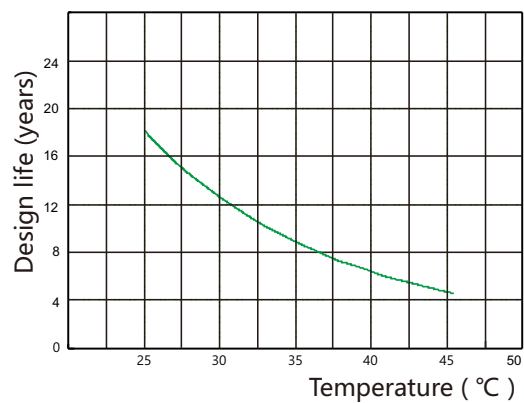

ICS series

ICS-1500

Discharge Voltage vs Time Curve (25°C)

Charge Curve (25°C)

Capacity vs temperature curve

Residual Capacity vs Storage Time

Capacity vs OCV curve

Design life vs temperature