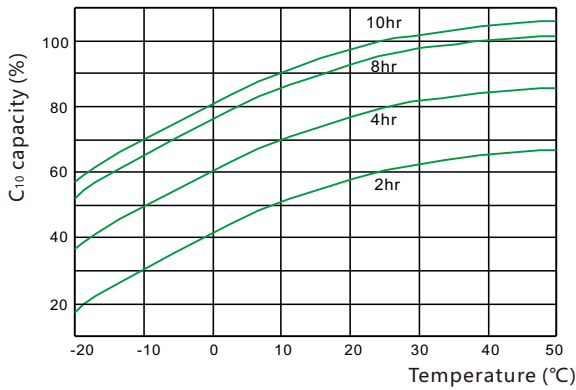

Constant Power Discharge Data Units: Watts per cell (25°C, 77°F)

End voltage per cell	15min	20min	30min	40min	50min	1h	2h	3h	5h	8h	10h
1.65V	2680	2440	2130	1870	1630	1410	870	670	470	315	295
1.70V	2470	2250	1990	1800	1560	1370	845	660	460	308	280
1.75V	2330	2150	1780	1700	1530	1250	835	630	440	295	270
1.80V	2180	1860	1640	1660	1480	1180	830	620	410	275	240

ICS series

ICS-1500

Discharge Voltage vs Time Curve (25°C)

Charge Curve (25°C)

Capacity vs temperature curve

Residual Capacity vs Storage Time

Capacity vs OCV curve

Design life vs temperature