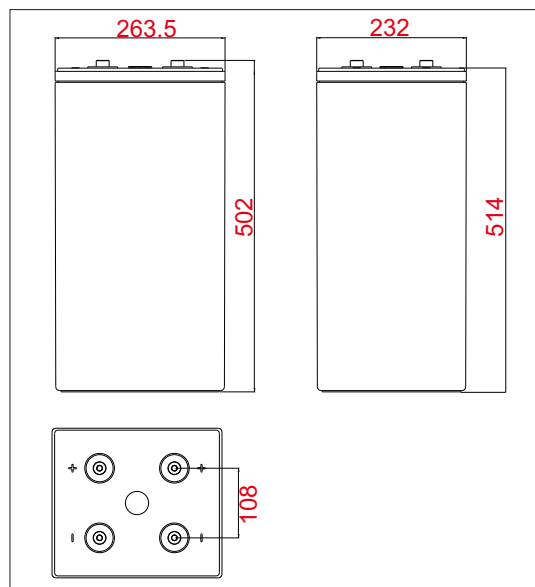

Specifications

Battery Model	ICS-1200	
Nominal voltage	2V	
Capacity	1200Ah (10HR, 120A, 1.80V, 25°C)	
Approx.Weight	88.0kg	
Internal Resistance	Approx 0.18mΩ	
Max Charge Current Allowed	300A	
Charge Voltage (25°C)	Cycle use	Float use
	2.35V/cell	2.27V/cell
Temperature Ranges	Operation(maximum): -40°C to 55°C (-40°F to 131°F)	
	Operation(recommended): 15°C to 25°C (59°F to 77°F)	
	Storage: -20°C to 40°C (-4°F to 104°F)	
Terminal	M8 Female	
Terminal Hardware	15 ± 1.0 N.m	
Container Material	ABS (V0 optional)	

Dimensions (mm)

Constant Current Discharge Data Units: Amperes (25°C, 77°F)

End voltage per cell	15min	20min	30min	40min	50min	1h	2h	3h	5h	8h	10h
1.65V	1512	1356	1128	996	864	678	414	318	222	144	130
1.70V	1416	1260	1056	960	840	672	408	312	216	140	127
1.75V	1236	1140	996	864	744	666	402	306	210	138	125
1.80V	1104	1020	876	756	696	660	396	302	206	136	122