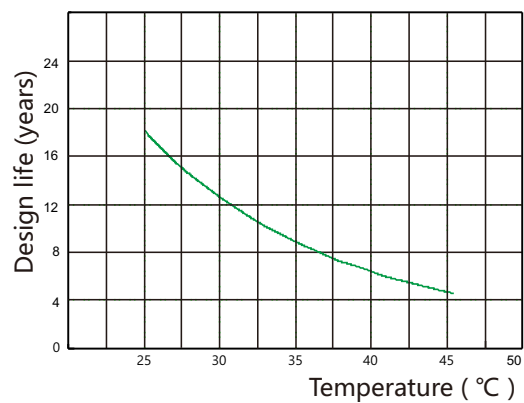

ICS series

ICS-1200

Discharge Voltage vs Time Curve (25°C)

Charge Curve (25°C)

Capacity vs temperature curve

Residual Capacity vs Storage Time

Capacity vs OCV curve

Design life vs temperature