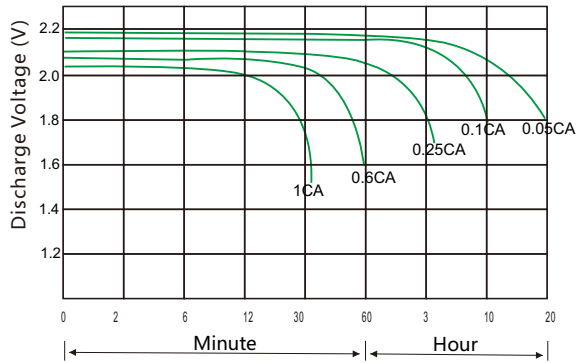

Specifications

Battery Model	ICS-1200	
Nominal voltage	2V	
Capacity	1200Ah (10HR, 120A, 1.80V, 25°C)	
Approx.Weight	88.0kg	
Internal Resistance	Approx 0.18mΩ	
Max Charge Current Allowed	300A	
Charge Voltage (25°C)	Cycle use	Float use
	2.35V/cell	2.27V/cell
Temperature Ranges	Operation(maximum): -40°C to 55°C (-40°F to 131°F)	
	Operation(recommended): 15°C to 25°C (59°F to 77°F)	
	Storage: -20°C to 40°C (-4°F to 104°F)	
Terminal	M8 Female	
Terminal Hardware	15 ± 1.0 N.m	
Container Material	ABS (V0 optional)	

Dimensions (mm)

Constant Current Discharge Data Units: Amperes (25°C, 77°F)

End voltage per cell	15min	20min	30min	40min	50min	1h	2h	3h	5h	8h	10h
1.65V	1512	1356	1128	996	864	678	414	318	222	144	130
1.70V	1416	1260	1056	960	840	672	408	312	216	140	127
1.75V	1236	1140	996	864	744	666	402	306	210	138	125
1.80V	1104	1020	876	756	696	660	396	302	206	136	122

Constant Power Discharge Data Units: Watts per cell (25°C, 77°F)

End voltage per cell	15min	20min	30min	40min	50min	1h	2h	3h	5h	8h	10h
1.65V	2544	2364	2016	1764	1584	1308	870	684	480	312	300
1.70V	2400	2184	1920	1680	1524	1284	846	672	468	304	288
1.75V	2196	2040	1800	1596	1416	1260	834	648	456	296	276
1.80V	1980	1836	1656	1464	1332	1230	816	636	444	289	246

ICS series

ICS-1200

Discharge Voltage vs Time Curve (25°C)

Charge Curve (25°C)

Capacity vs temperature curve

Residual Capacity vs Storage Time

Capacity vs OCV curve

Design life vs temperature